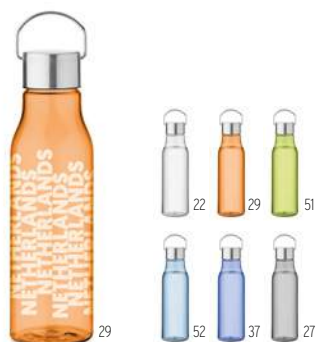

Vernal MO6976

Drinking bottle in RPET which is BPA free and stainless steel cap with lid handle. Leak free. Capacity: 600 ml. **Size** Ø6x23 cm **Print technique** Round screen printing,RD,P,L