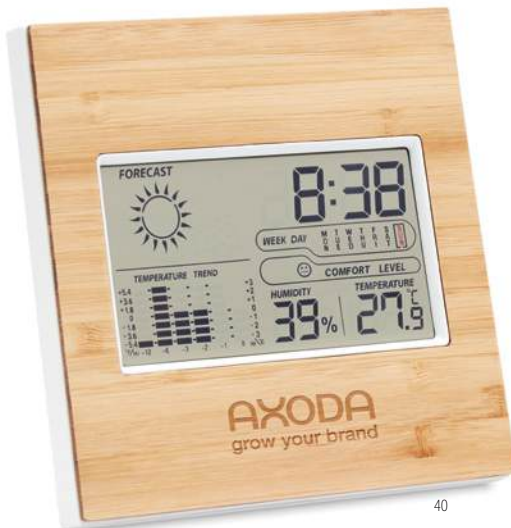

40

**Manila** MO6289 

Bamboo pen holder with calendar, alarm clock and thermometer. 2 cell batteries included. **Size** 8,2x7,9x9,8 cm **Print technique** Pad printing,L

22

**Prodigy** IT2893

Pen holder with calendar alarm clock and thermometer. 1 cell battery included. **Size** 10x5x1,5 cm **Print technique** Pad printing,DO1,DL,L