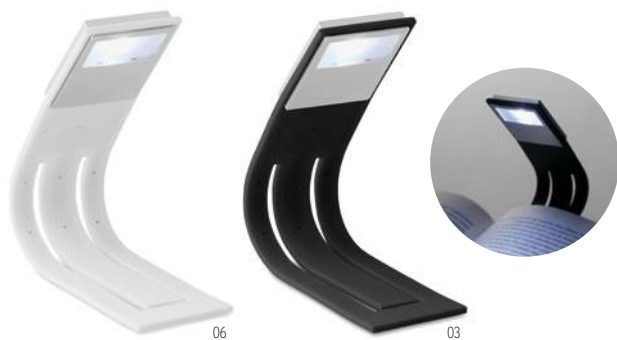

Flexilight MO9460

LED reading light book mark. With flexible body for easy beam angle adjustment. 2 CR2032 batteries included. **Size** 20,5x4 cm **Print technique** Pad printing, D01, DL