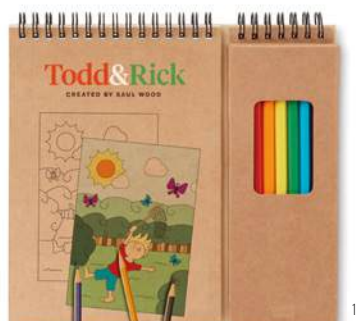

Colopad MO8769
Colouring set with 24 pages 6 of which have pictures to colour in and 18 blank pages. Includes 8 colouring pencils.
Size 21,5x18,5x1 cm **Print technique** Screen printing