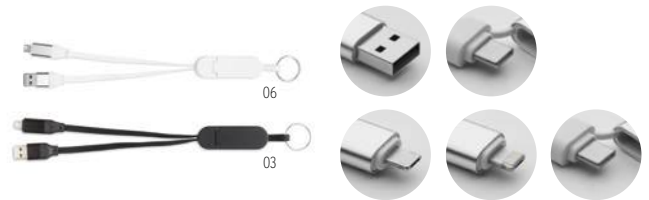

Cabo MO2443

60W cable in recycled ABS casing with keyring and phone stand. Input: 2-in-1 Type-C and Type-A. Output: Type-C and micro-B (2-in-1 pin). Cable length: 26 cm. **Size** 2,1x1,1x27,5 cm **Print technique** Pad printing,DL,D01