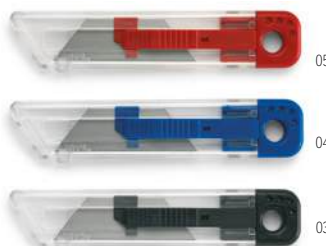

05

04

03

Highcut IT3011

Retractable knife. Clear finish and coloured body. **Size** 12,5x2,5x1,5 cm **Print technique** Pad printing,D01,DL