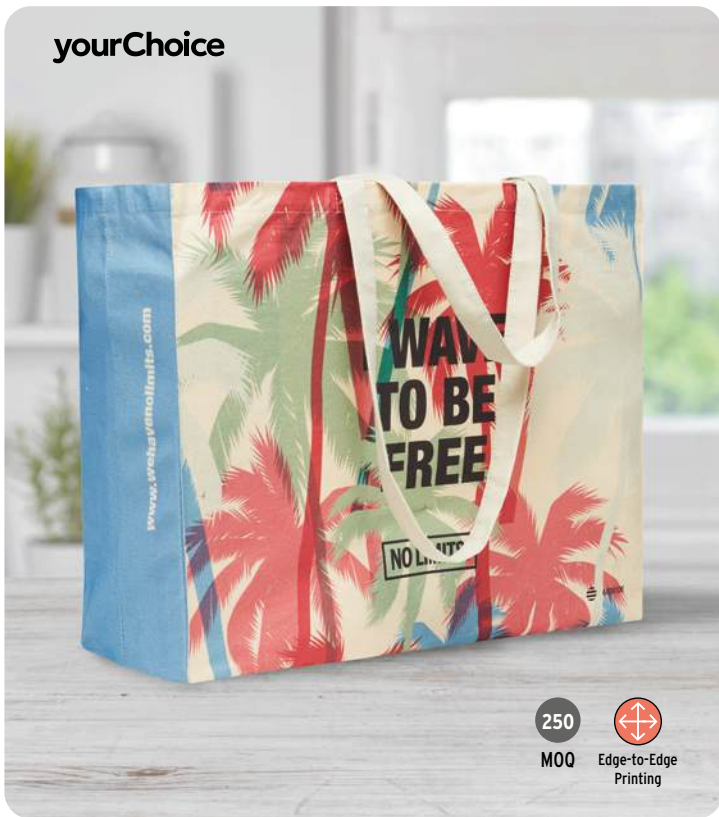

yourChoice

250
MOQ Edge-to-Edge
Printing