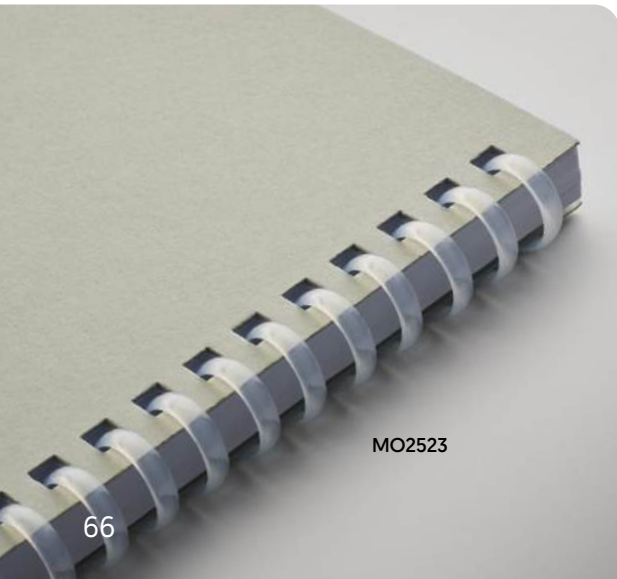

Recycled carton notebook in natural colours

Recarnote MO2523

A5 recycled carton cover soft ring binding notebook. 160 recycled lined paper pages (80 sheets). **Size** 14,2x0,9x20,7 cm
Print technique Pad printing, L, S, DL, D01, B