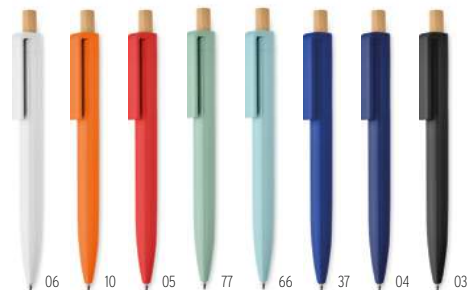

Penu MO2304 ●

Push button ball pen in recycled ABS with bamboo push button. Blue ink. **Size** 13,4x1,5x1,1 cm **Print technique** Round screen printing ,P