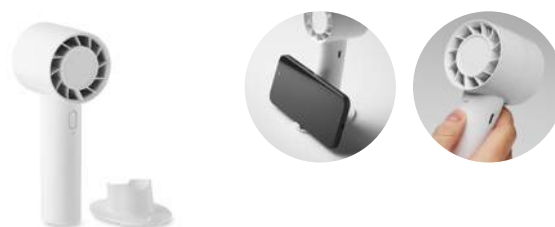

Aire MO2490 ●

Small portable fan with additional desk stand with phone stand option. 3 speed settings. USB port rechargeable battery 2000 mAh. **Size** 8,6x6,3x18 cm **Print technique** Pad printing,DL,D01