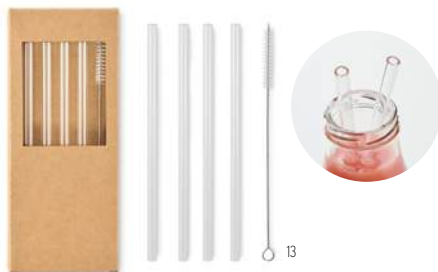

Glaw MO2452

Pack of 4 reusable straws in high borosilicate glass with 1 cleaning brush. **Size** 20x8x1 cm **Print technique** Pad printing,DL