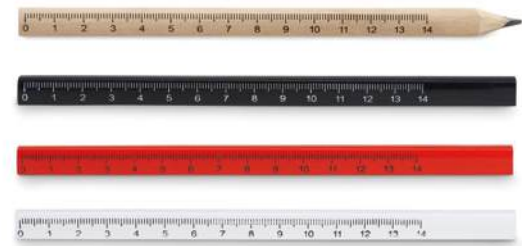

40

03

05

06

Maderos MO8686

Wooden carpenters pencil with 14 cm ruler. **Size** 17,5x1x0,8 cm **Print technique** Pad printing,L