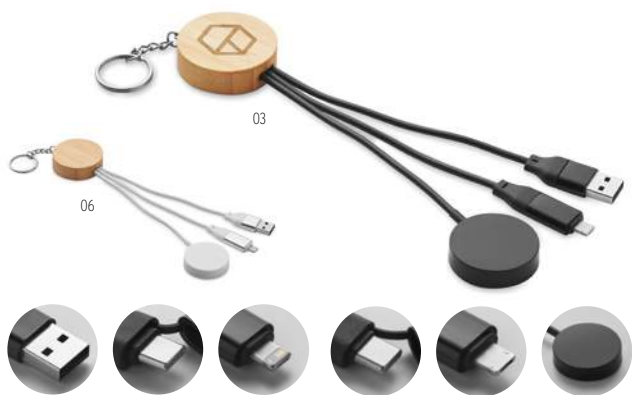

## Cabo MO2443

60W cable in recycled ABS casing with keyring and phone stand. Input: 2-in-1 Type-C and Type-A. Output: Type-C and micro-B (2-in-1 pin). Cable length: 26 cm. **Size** 2,1x1,1x27,5 cm **Print technique** Pad printing,DL,D01

## Linea MO2425

60W retractable charging cable in recycled ABS casing. Input: 2-in-1 Type-C and Type-A. Output: Type-C and micro-B (2-in-1 pin). Cable length: 80 cm. **Size** 5,3x5,3x1,6 cm **Print technique** Pad printing,DL,D01

MO2585

MO2567 > 99

**Shaka** MO2585 •   
 60W lanyard charging cable type-C to type-C  
 in RPET with phone cord holder. **Size** 0,5x1 cm  
**Print technique** Pad printing,L,DL,DO1

03

# Practical smartwatch charging cables

**Bule** MO2451

Key ring 4-in-1 charging cable 60W with bamboo detail. Input: 2-in-1 Type-C & Type-A. Output: Watch charging (Samsung® and Apple®), type-C and micro-B (2-in-1 pin).  
**Size** 4,4x1,3x26,8 cm **Print technique** Pad printing,L,DL,D01