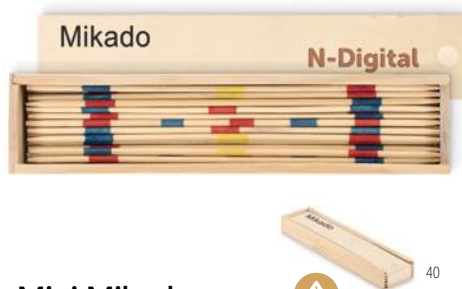

Mini Mikado MO9189

Wooden mikado set. Presented in wooden box.
Size 19x4x2 cm **Print technique** Pad printing,L,S