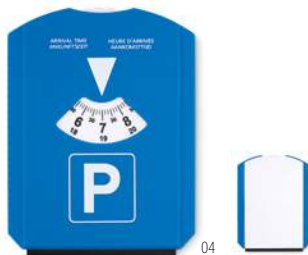

Park & Scrap MO8945

Parking card with ice scraper in PS. Not available for distribution in Germany. **Size** 15x11,5x0,5 cm **Print technique** Pad printing,PD