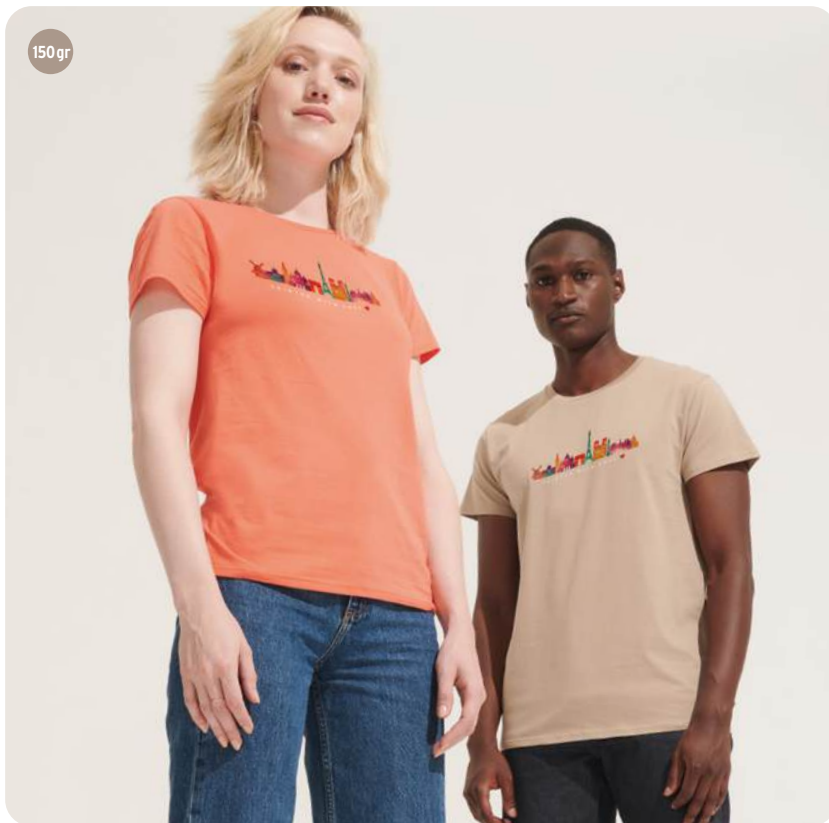

150 gr

BEST SELLER ORGANIC

SOL'S CRUSADER MEN S03582
SOL'S CRUSADER WOMEN S03581

Eco-friendly T-shirt. Jersey 150. 100% organically grown cotton. Natural finish for a softer and smoother feel.

Printing techniques Screen printing*,E,TDT,TR,TT

STANDARD 100
CQ 1094/5
IFTH
www.oeko-tex.com

XS / S / M / L / XL / XXL / 3XL / 4XL* / 5XL*

SOL'S CRUSADER KIDS **S03580** › 423

ORGANIC COTTON

SOL'S EPIC S03564

Eco-friendly T-shirt. Jersey 140. 100% organic cotton - in conversion.

Printing techniques Digital transfer*,E,TR,TT

STANDARD 100
CQ 1094/1
IFTH
www.oeko-tex.com

XS / S / M / L / XL / XXL / 3XL / 4XL

140 gr