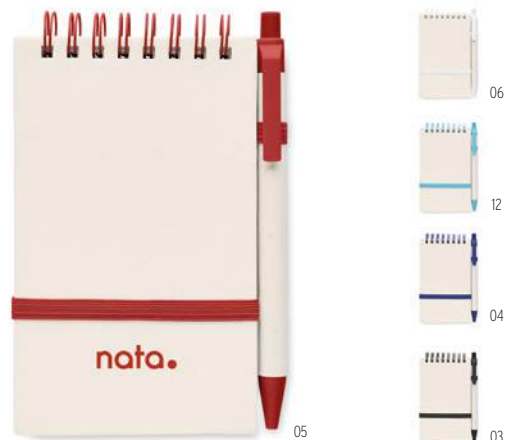

Mito Set MO6837

A6 Recycled milk cartons 70 sheet recycled lined paper notebook (70% recycled milk carton and 30% recycled paper) with matching pen. Ring bound. Matching push button ball pen. Blue ink. Elastic closure strap and pen holder. **Size** 8,2x1,2x14 cm **Print technique** Pad printing,D01,DL,BL