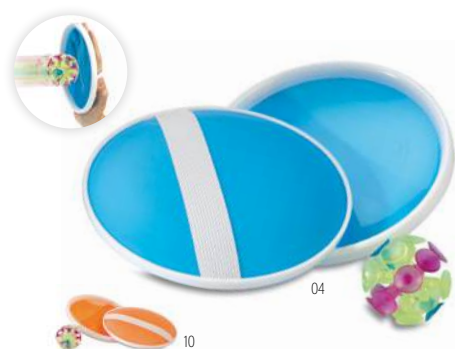

Catch&Play IT3852

Ball catch game including one suction ball and a pair of suction ball holders. **Size** Ø15x2 cm
Print technique Pad printing,DL