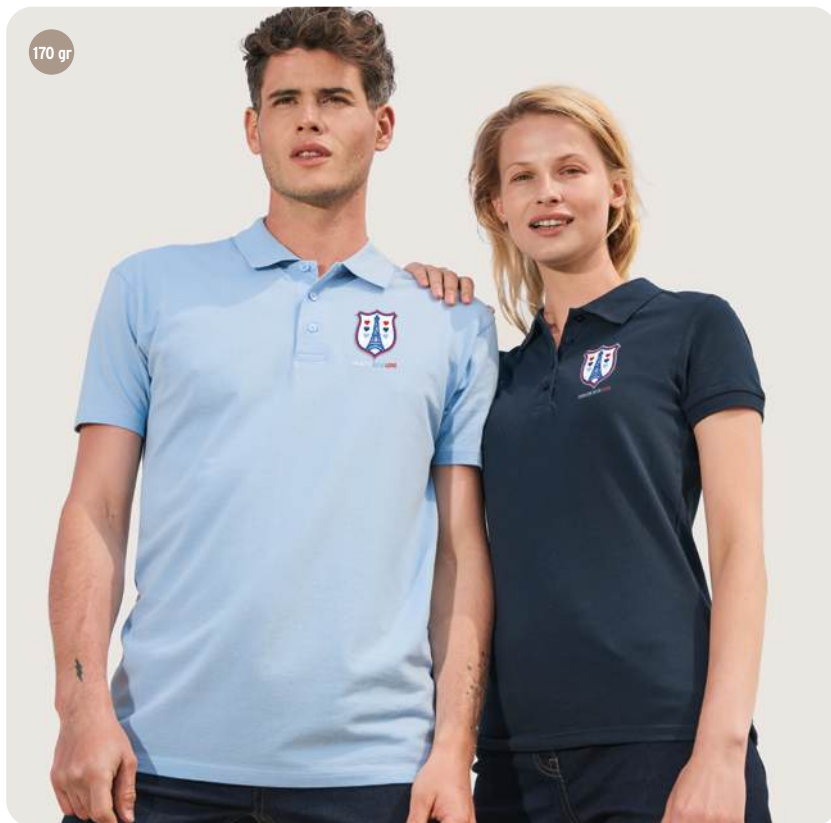

BEST SELLER

SOL'S SUMMER II S11342
SOL'S PASSION S11338

Short sleeve polo shirt. Piqué 170.
100% combed Ringspun cotton.
Printing techniques Screen printing*, E, TDT, TR, TT