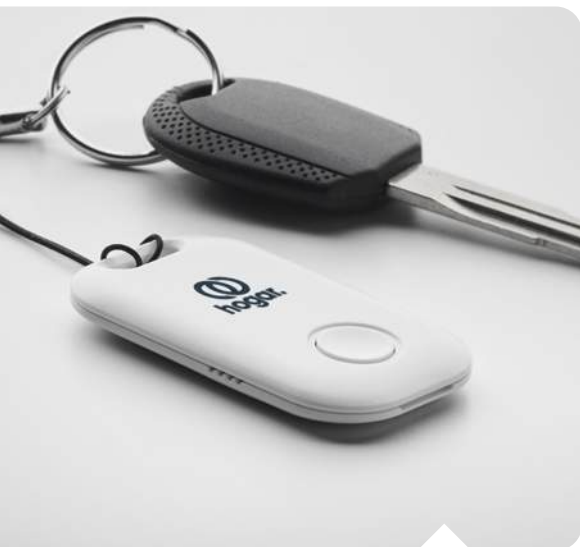

MO2277

Busca MO2277

Smart Apple Find My locator anti loss finder. Only compatible with Apple devices (iOS). The Apple Find My network is a safe and convenient way to find your compatible personal items using your Apple devices.
Size 5,4x3x0,6 cm **Print technique** Pad printing,DO1,DL

Finit MO6897

4.2 Wireless anti-loss/ key finder device made in bamboo casing. Requires a free app available in both iOS and Android. Attach the device to your bag, keys or luggage and whenever your belongings are lost the device will help you to find them. The additional features available with this item are remote shutter/selfie button and phone finder function. 1 CR2032 battery included. Range distance 35m outside/15m inside. **Size** 5,4x2,8x0,8 cm **Print technique** Pad printing,DO1,DL,L