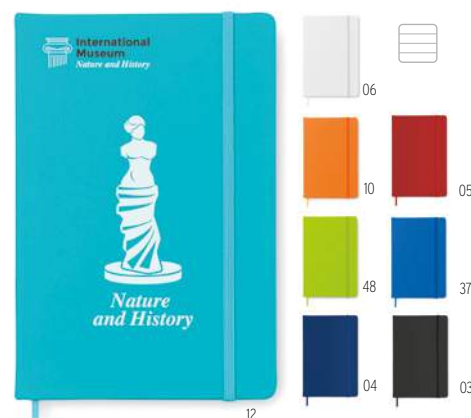

Notelux MO1800

A6 notebook with hard PU cover. Casebound. 192 lined pages (96 sheets). Matching elastic closure strap and ribbon page-marker. **Size** 14x9x1,5 cm **Print technique** Pad printing,S,T1,B,TR,PD