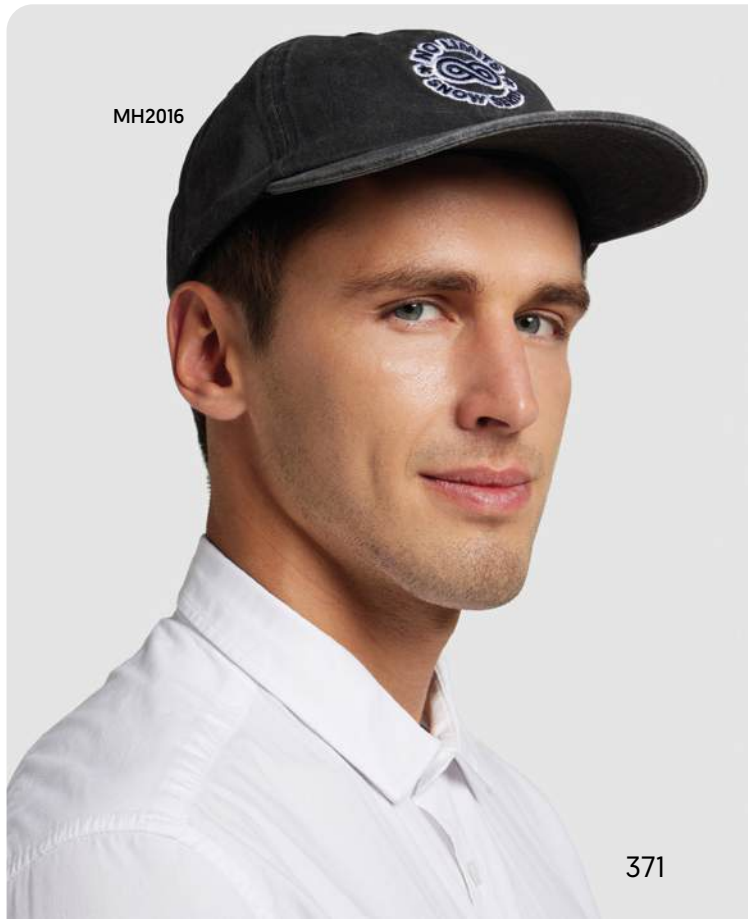

MH2016

MH2016

Pre-washed cotton twill, unstructured 6 panel baseball cap. Casual charm and everyday functionality.