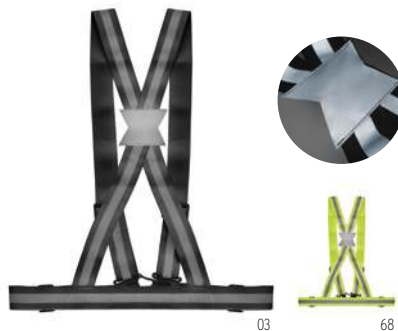

Allvisible MO6445

Adjustable 360° reflective body belt with silver stripes. For promotional use only. **Size** 51x52 cm
Print technique Screen printing,D01,DL,T1,TD,TR