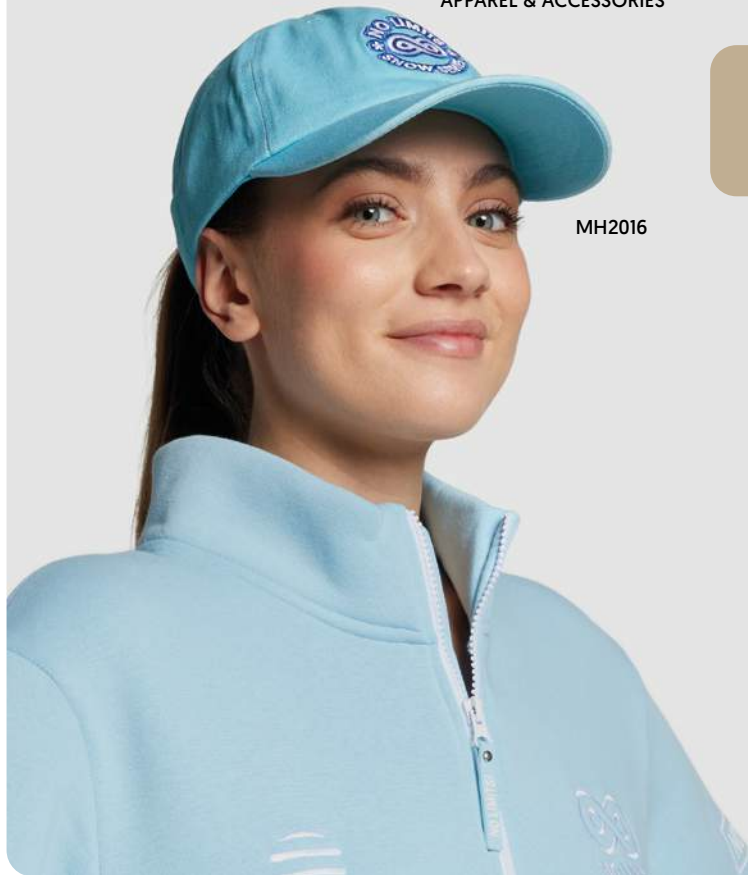

yourChoice

MH2016

MH2016

Pre-washed cotton twill, unstructured 6 panel baseball cap. Casual charm and everyday functionality.