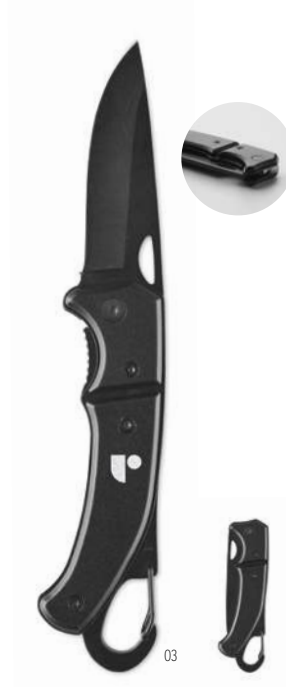

### Skrp MO2297

Stainless steel foldable knife in acacia wooden handle. Blade length: 6 cm. **Size** 9,1x2,4x1,4 cm **Print technique** Pad printing, L