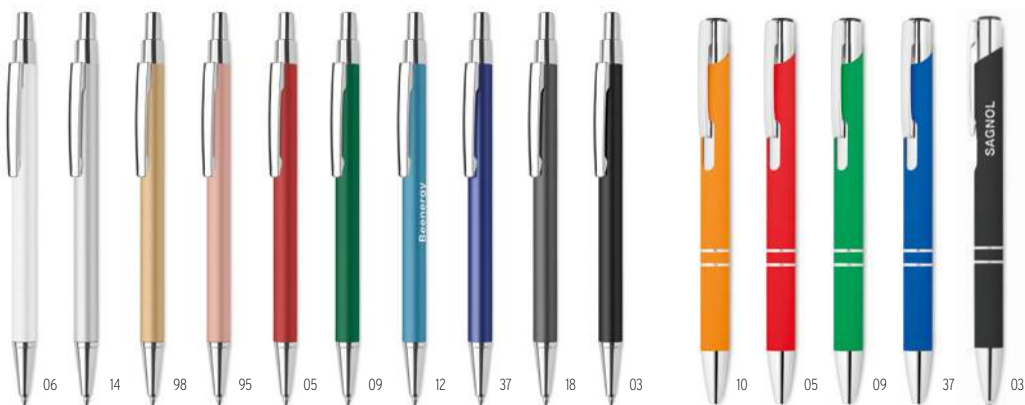

Dana MO6560

Push button ball pen in recycled aluminium. Blue ink.
Size Ø0,8x14 cm **Print technique** Pad printing, L

Aosta MO8857

Push button ball pen in rubberized finish. Blue ink. **Size** Ø1x13,5 cm **Print technique** Laser engraving