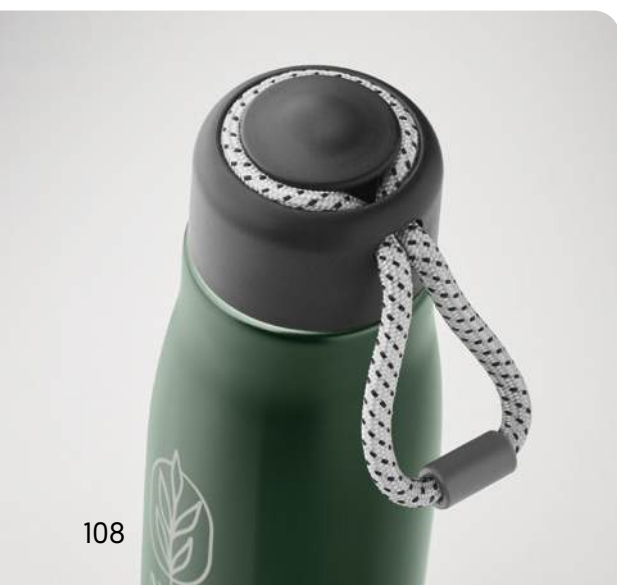

## Your go-to double wall bottle

This durable bottle is always ready to roll. Designed with an integrated cord grip, recycled materials and a capacity of 500 ml.