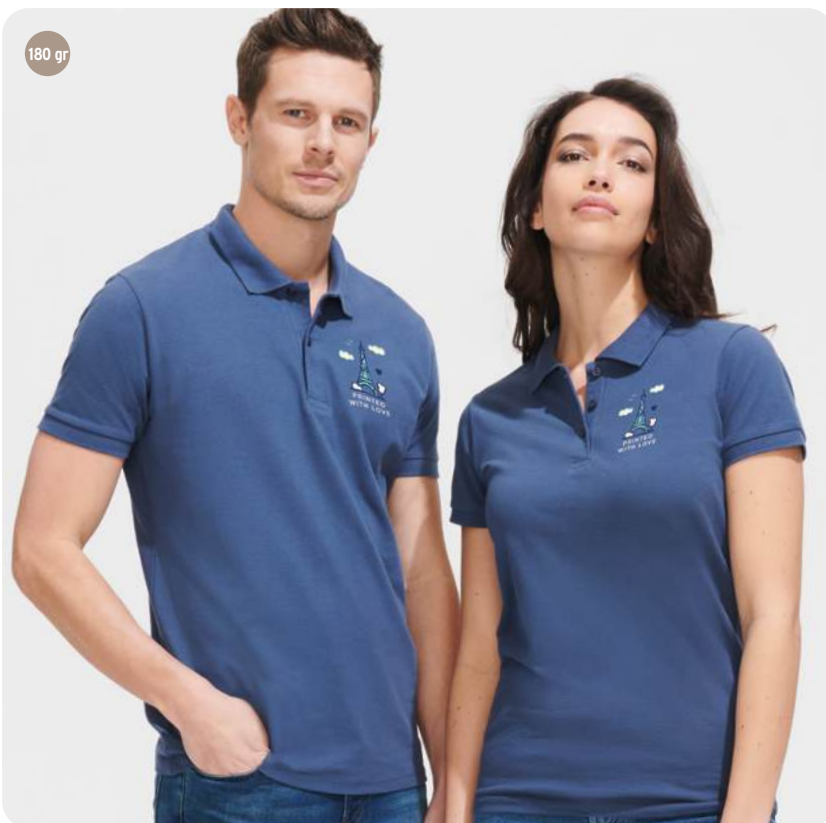

SOL'S SUMMER II KIDS **S11344** › 424

180 gr

**BEST SELLER**

**SOL'S PERFECT MEN** S11346  
**SOL'S PERFECT WOMEN** S11347

Short sleeve polo shirt. Piqué 180.  
 100% combed Ringspun cotton.  
**Printing techniques** Screen printing\*, E, TDT, TR, TT