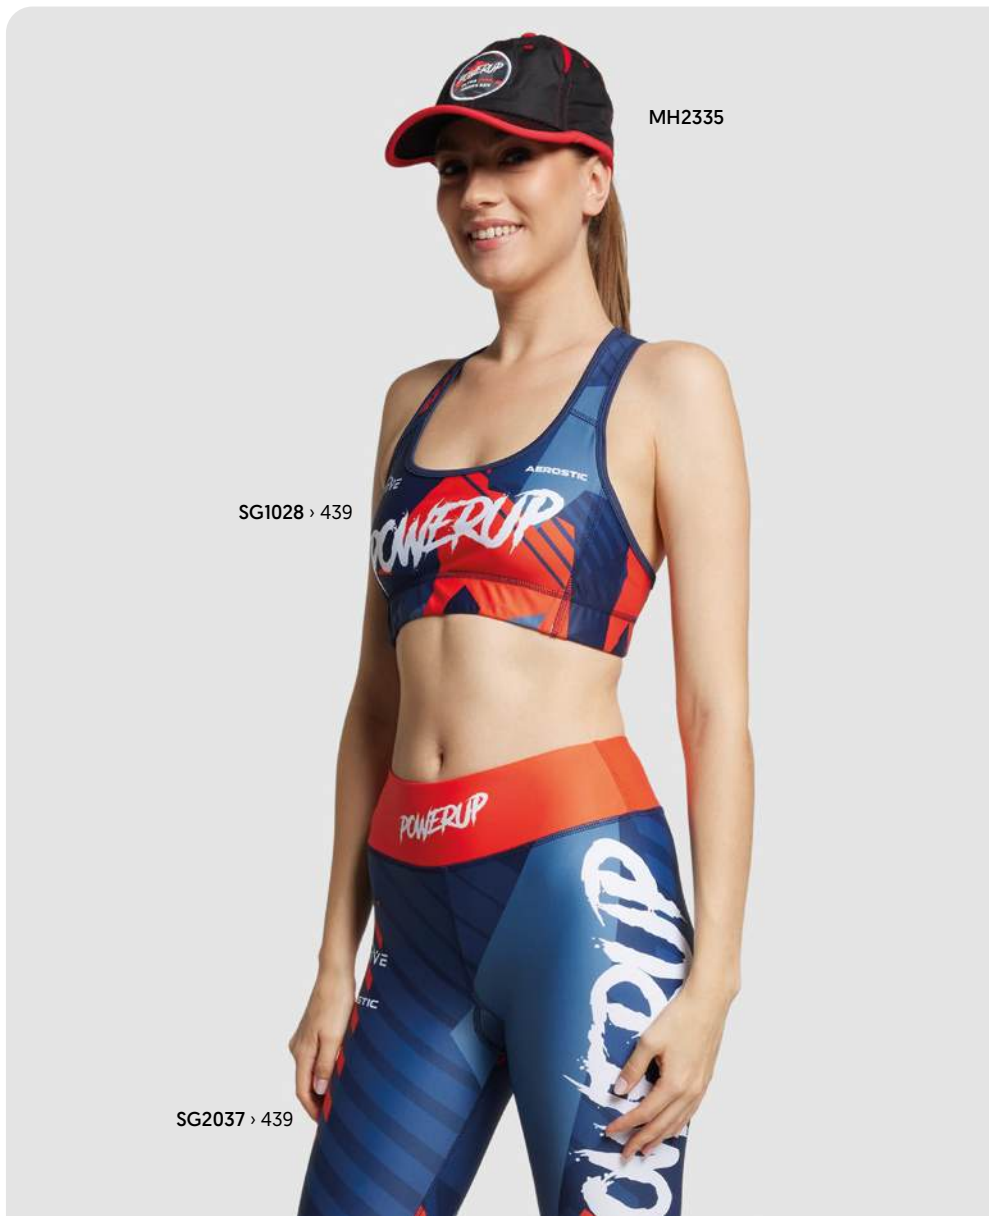

**Performance caps
in your colours, in
your design**

Pick your favourite style and
customise it in the colours of your
choice, matching your brand.

Delivery time: from 6 weeks.

MH2335

SG1028 › 439

SG2037 › 439