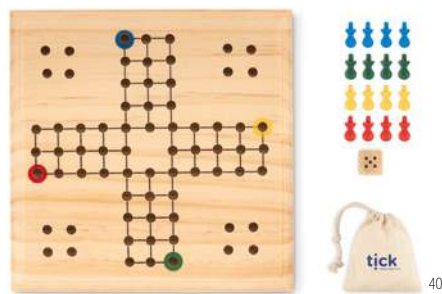

Ludo MO6110

Wooden Ludo game. Presented in cotton pouch. **Size** 12x12x1,5 cm
Print technique Pad printing,DO1,DL,L,S,T1,TD,TR