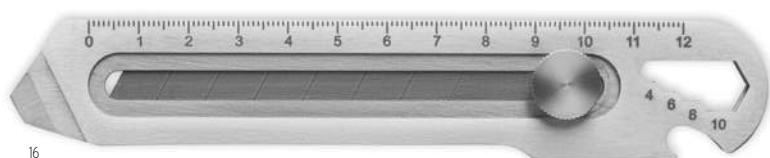

16

MO6970

Knifeplus MO6970

Stainless steel retractable knife with 8 carbon steel blades, bottle opener, wrench and ruler.
Size 15,9x2,8x1,3 cm **Print technique** Pad printing,L