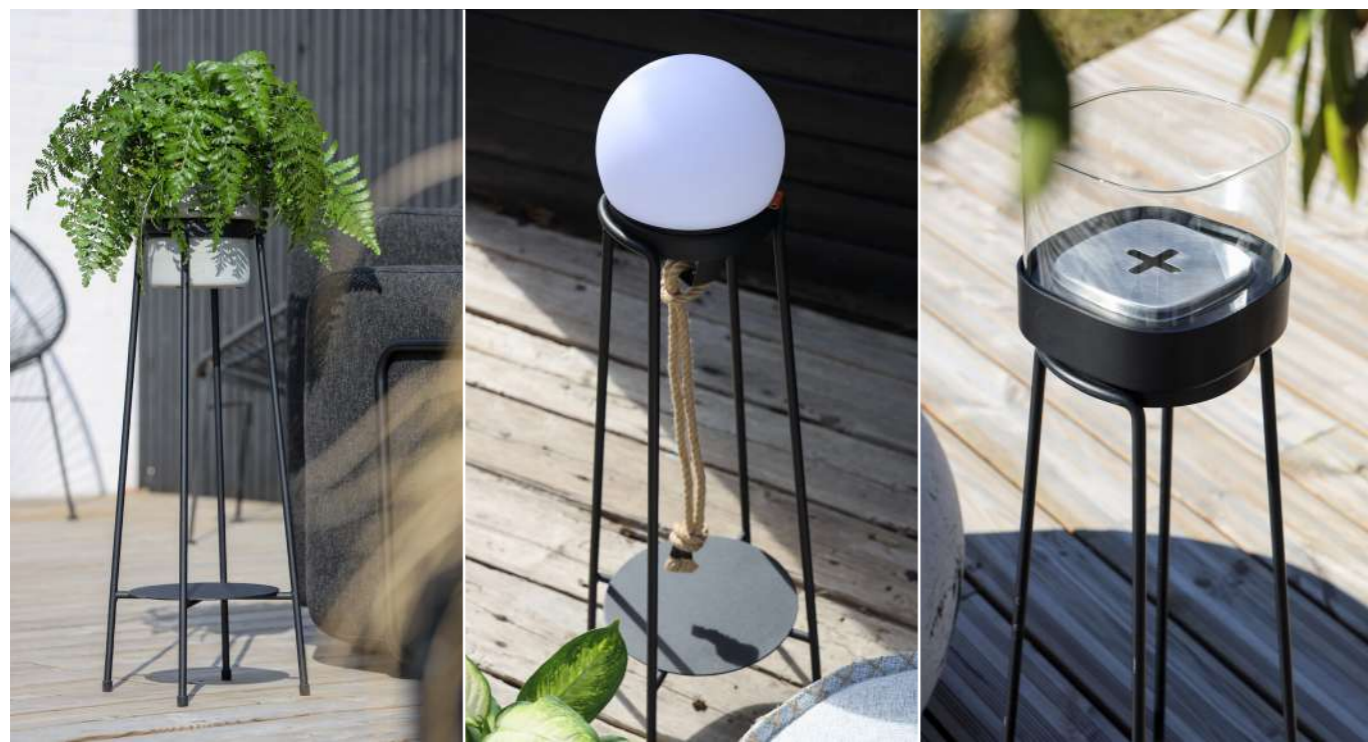

PATIO ACCESSORY STAND - Ø14

INDOOR/OUTDOOR STAINLESS STEEL ACCESSORY STAND

● Black: 8583602

BEST FEATURES

Ø14 ACCESSORY FIT SYSTEM* | DURABLE MATERIALS

DANISH DESIGN

DESCRIPTION

The Patio Accessory Stand combines the SACKit accessories by being a natural extension for both the SACKit Light, wine cooler, oil lamp and flower pots. The accessory stand is built in light, yet stable, materials and in a construction making the stand both rigid and beautiful at the same time.

TECHNICAL SPECIFICATIONS

30 x 30 x 65 cm, black powder coated stainless steel.
*combine with any SACKit product with a Ø14 accessory fit (Flower Pots, Wine Cooler, Oil Lamp, Light 100, Bio Lamp)