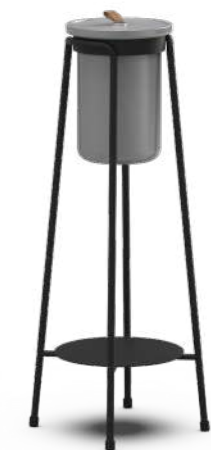

ERHVERVSPRIS 800,00 DKK | **VEJL.** 1.398,00 DKK