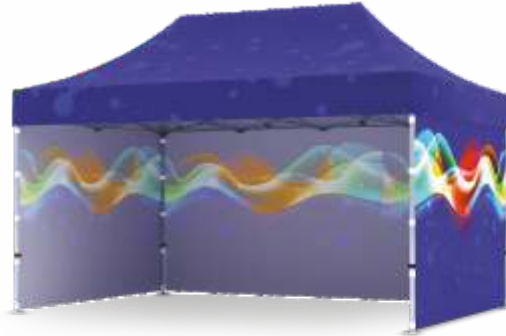

PROGRESSIVE LINE

HIGH LINE

- 2 x 2 m
- 2 x 3 m
- 3 x 3 m
- 3 x 4,5 m
- 3 x 6 m

- 3 x 3 m
- 3 x 4,5 m
- 3 x 6 m
- 6 x 4 m
- 8 x 4 m

STAR TENT

D: 10 m | 12,6 m

PARASOLS

ENG Get your self some shade in the summer with our range of parasols - perfect for summer advertising. We can offer you beach parasols as well as terrace parasols, available in few sizes, shapes and styles.