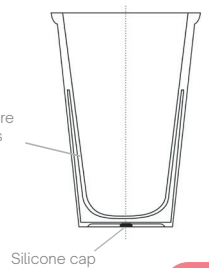

Insulating structure  
with double walls

Silicone cap

Bestseller

Freedom Lock M148  
300 ml

Bestseller

Freedom Classic M118  
300 ml

Insulating structure  
with double walls

Silicone cap