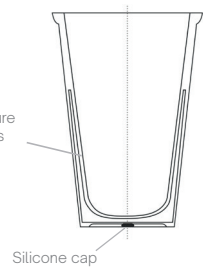

Insulating structure  
with double walls

Silicone cap

Bestseller

Freedom Lock M148  
300 ml

Bestseller

Freedom Classic M118  
300 ml

Insulating structure  
with double walls

Silicone cap