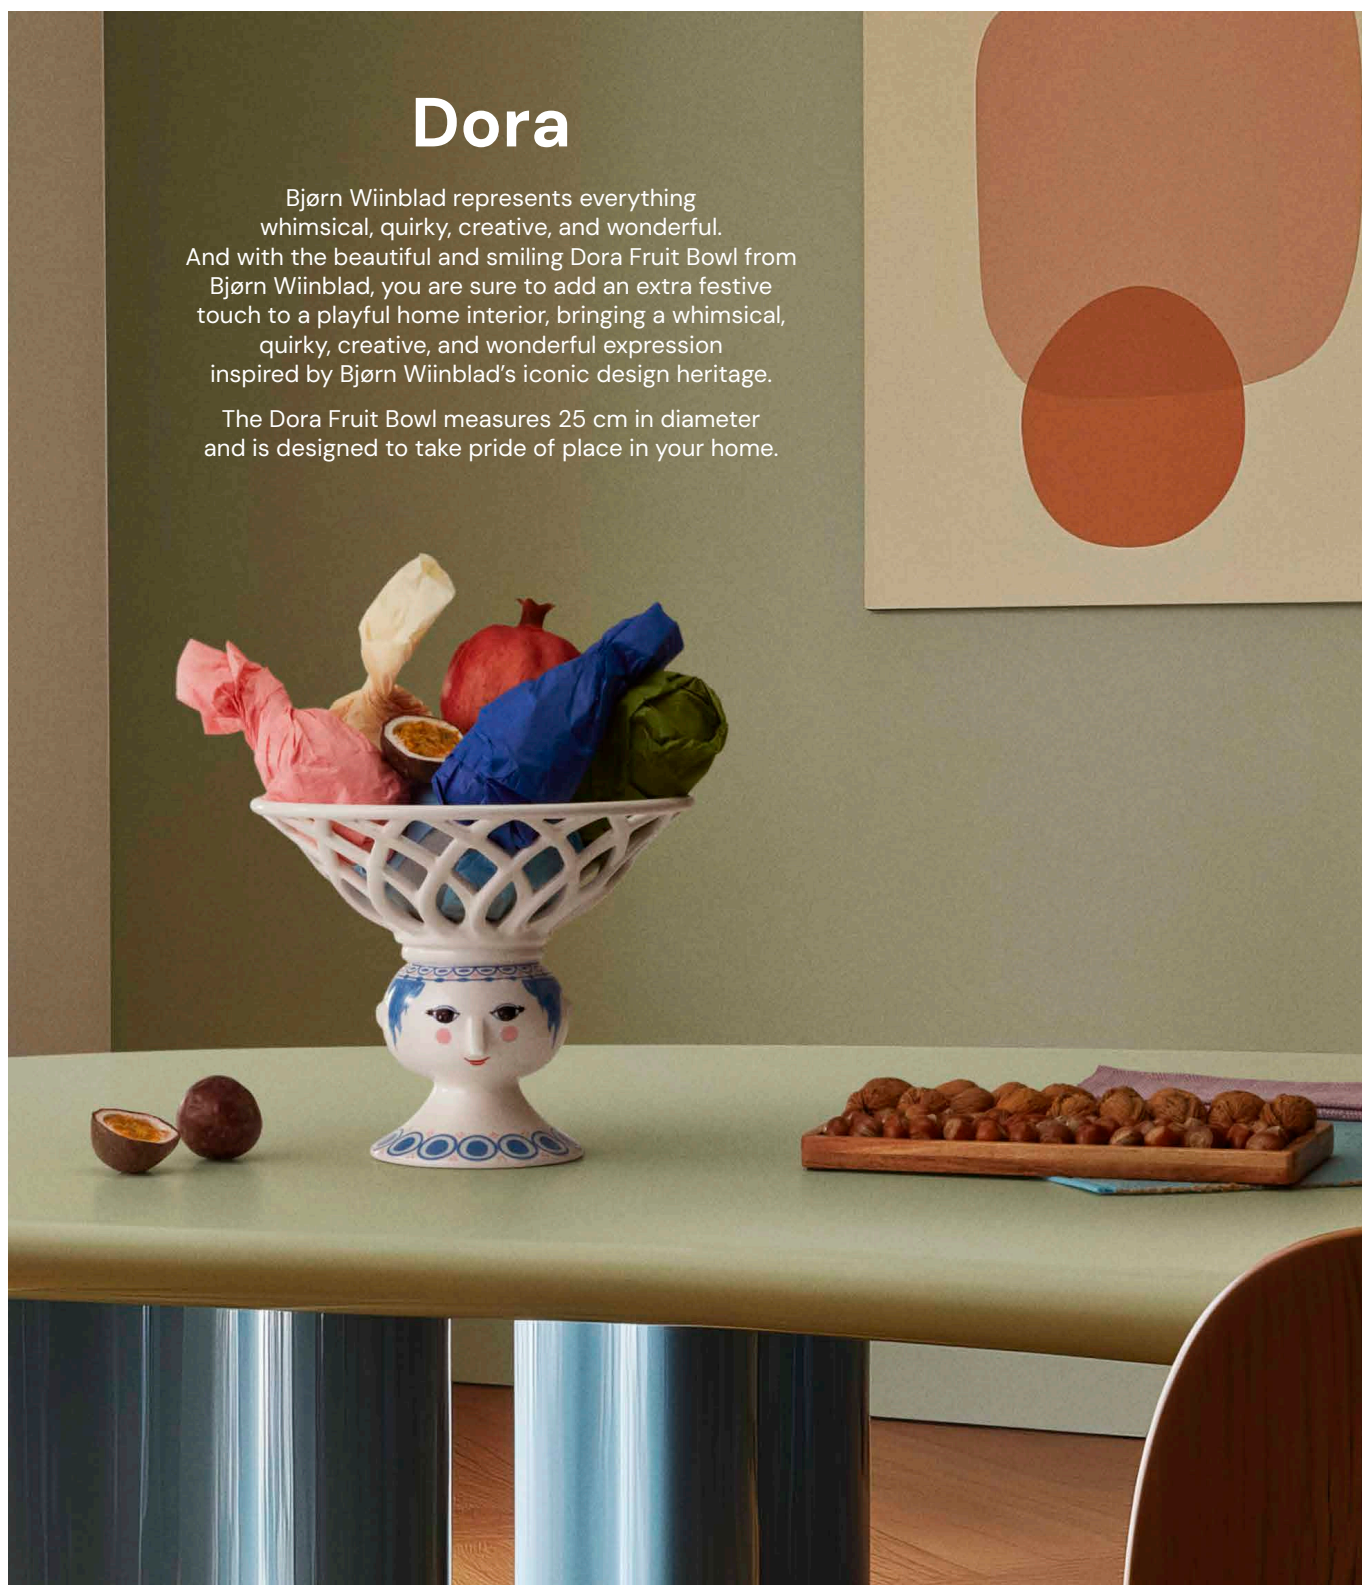

Bjørn Wiinblad represents everything whimsical, quirky, creative, and wonderful. And with the beautiful and smiling Dora Fruit Bowl from Bjørn Wiinblad, you are sure to add an extra festive touch to a playful home interior, bringing a whimsical, quirky, creative, and wonderful expression inspired by Bjørn Wiinblad's iconic design heritage.

The Dora Fruit Bowl measures 25 cm in diameter and is designed to take pride of place in your home.

Olga

Unfold Your Colorful Personality with the Playful Olga Vases. Let your creativity bloom.

With the Olga vases, you bring life and joy into every corner of your home, making everyday life a little more colorful. Each vase has its own personality and color palette, and you can clearly sense Bjørn Wiinblad's signature style – extravagant and flourishing – when you invite Olga into your home.