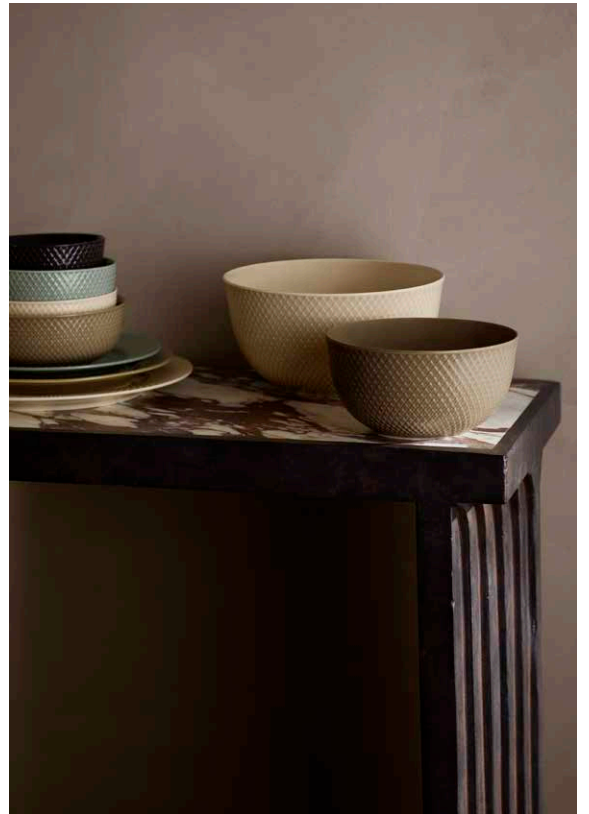

HOLME
GAARD
EST. 1815