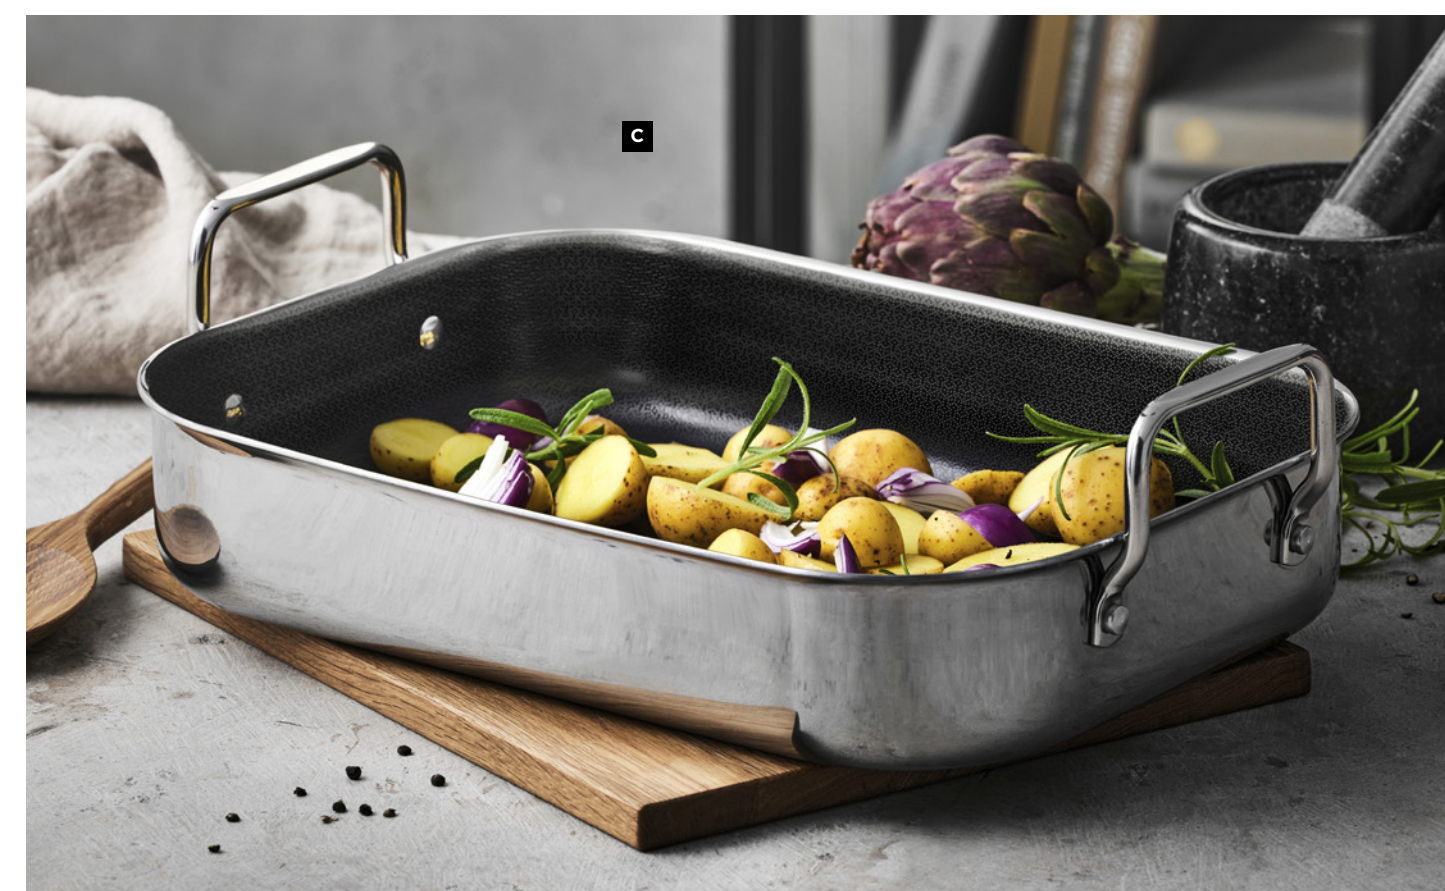

Hurtig og ensartet varmekfordeling.

PAILLON HYBRID –
SLIDSTÆRK OG
EFFEKTIV

A

BODY
90% RECYCLED
MATERIAL

The body of the product is made from 90% recycled material / The handle is made from stainless steel

Konstruktionen i disse Paillon-pander er 3-ply recycled rustfrit stål, det vil sige to lag rustfrit stål med et aluminiumslag imellem. Det betyder, at varmen fordeles hurtigt og fastholdes jævnt. Takket være den indvendige keramiske hybridbelægning får du en slidstærk overflade med en effektiv non-stick-effekt. Det forhøjede mønster i rustfrit stål beskytter bunden, mens den keramiske topbelægning sikrer, at maden ikke brænder fast.

B

C

D

A 39230 PILLIVUYT GOURMET PAILLON HYBRID WOK
30 cm, 4,6 liter.

Vejl. kr. 899,- **Vejl. B2B kr. 300,-**

B 39172 PILLIVUYT GOURMET PAILLON HYBRID SAUTERGRYDE
28 cm, 4,9 liter.

Vejl. kr. 1.199,- **Vejl. B2B kr. 400,-**

C 39229 PILLIVUYT GOURMET PAILLON HYBRID BRADEPANDE
35 x 25 x 7 cm. De udvendige mål er 39 x 26,5 x 10,6 cm og angiver, hvor meget bradepanden fylder inkl. håndtag.

Vejl. kr. 999,- **Vejl. B2B kr. 400,-**

D 39228 PILLIVUYT GOURMET PAILLON HYBRID SAUTERPANDE
24 cm.

Vejl. kr. 799,- **Vejl. B2B kr. 300,-**