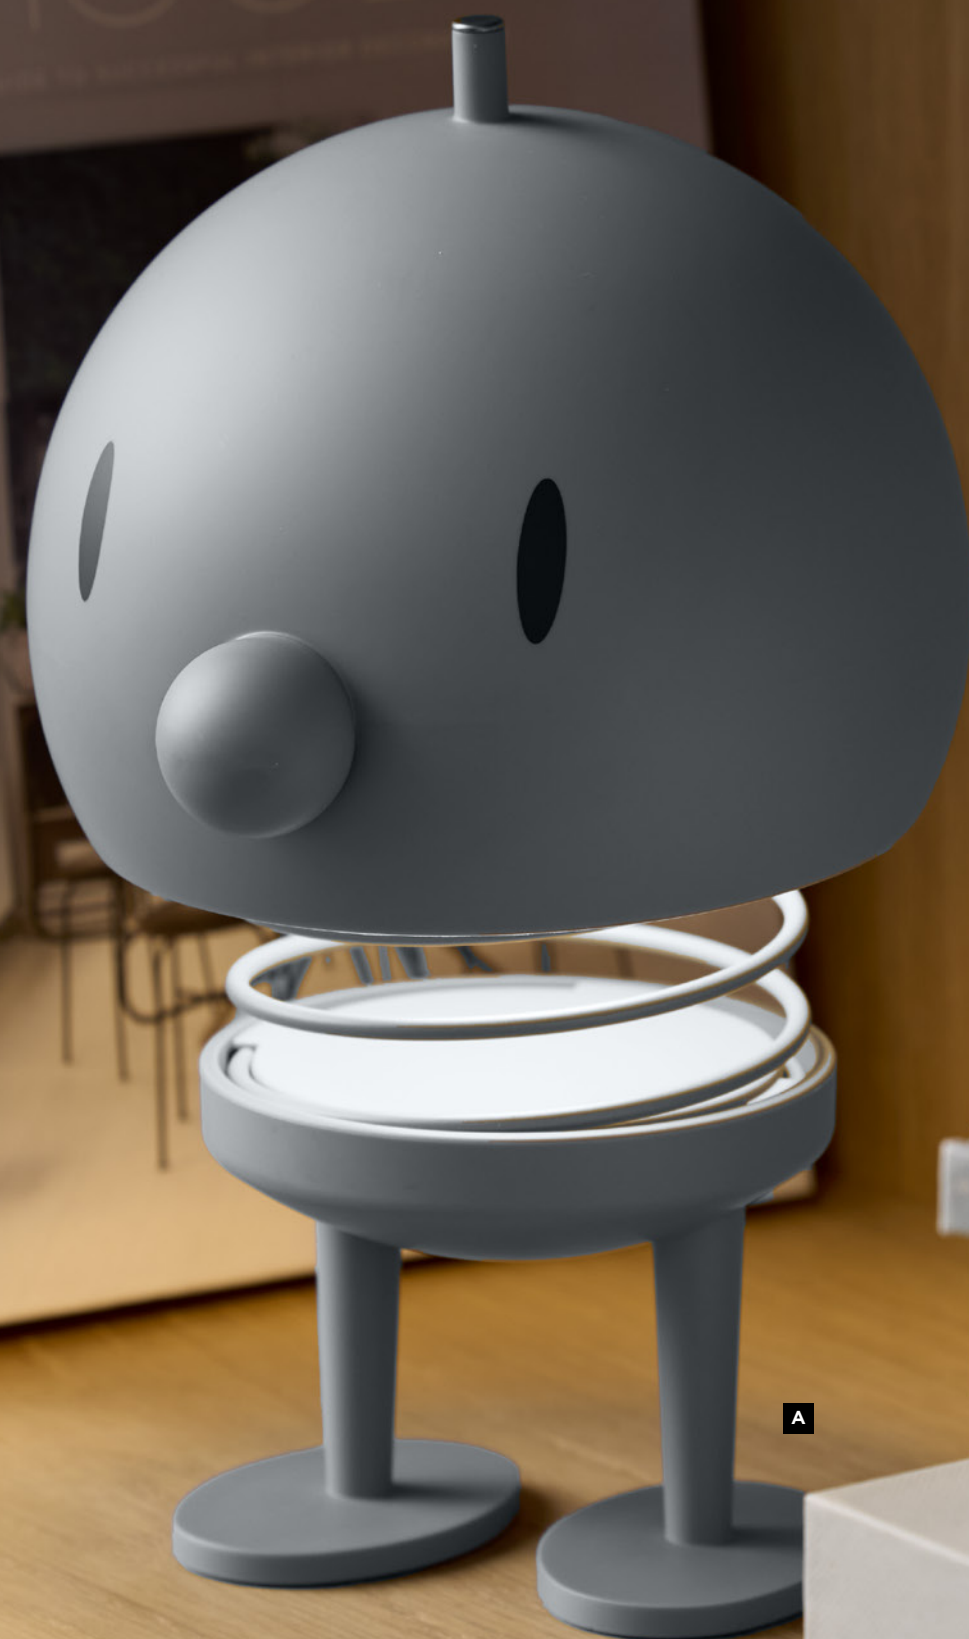

Lys op i alle hjørner

A